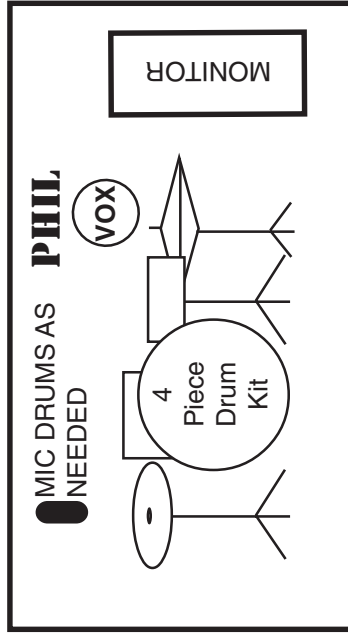

PHIL HICKS - Drum Kit

DAN LILLEY - Acoustic Guitar, Electric Guitar, Harmonica, Vocals

PETE VENDETTUOLI - Acoustic & Guitars, Banjo, Mandolin, Vocals

STAGE SIZE SHOULD BE 16' X 20' Min.

DRUM RISER (IF AVAILABLE) APPROX 6' x 8' with RUG