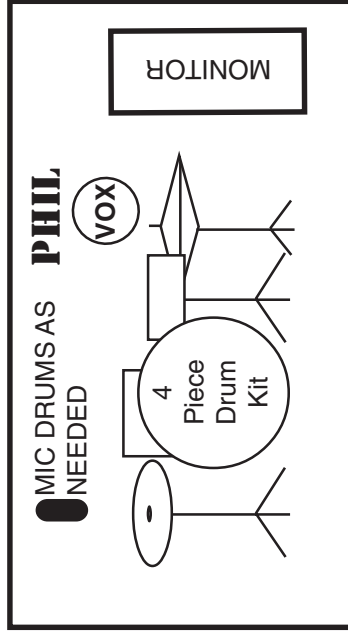

**PHIL HICKS** - Drum Kit

**DAN LILLEY** - Acoustic Guitar, Electric Guitar, Harmonica, Vocals

**PETE VENDETTUOLI** - Acoustic & Guitars, Banjo, Mandolin, Vocals

STAGE SIZE SHOULD BE 16' X 20' Min.

AC POWER KEYBOARD